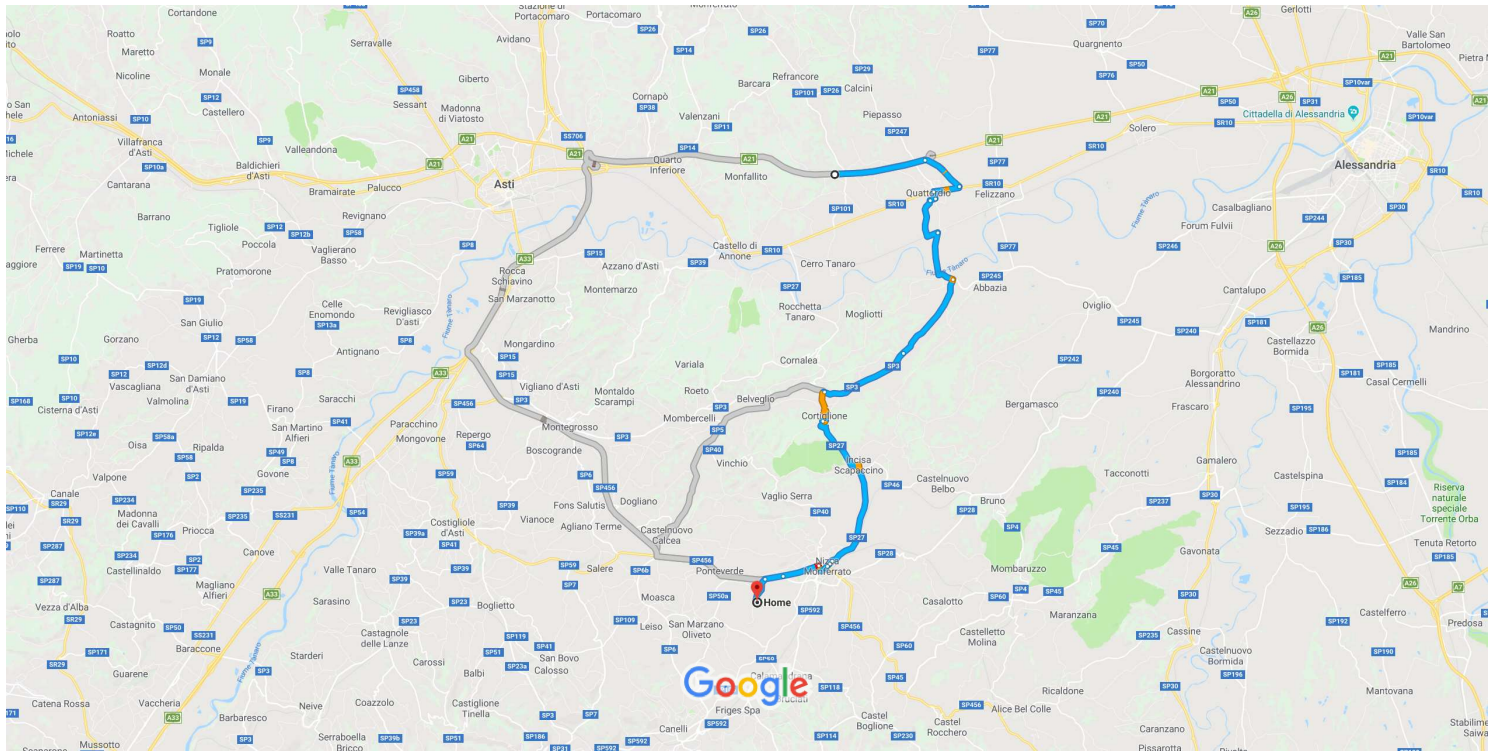

A21 Torino - Piacenza - Brescia to Str. Piazzaro, 21

Drive 29.5 km, 36 min

The directions start on the A21 (Torino - Brescia) Motorway

Map data ©2018 Google 2 km

A21 Torino - Piacenza - Brescia

Provincia di Asti

Take A21/E70 to Piazza Olivazzi in Quattordio

- ↑ 1. Head east on A21/E70
⚠ Toll road
5 min (6.1 km)

- ↘ 2. Take exit Felizzano-Quattordio toward Felizzano/Quattordio
⚠ Partial toll road
i Go through 1 roundabout
3.4 km

- ↘ 3. Turn right onto Via Padana Est/SR10
1.7 km

- ↘ 3. Turn right onto Via Padana Est/SR10
1.0 km

Take SP247 to SP245 in Masio

- ↙ 4. Turn left onto Piazza Olivazzi
270 m

- ↘ 5. Turn right toward SP247
200 m

- ↑ 6. Continue onto SP247
1.9 km

- 7. Turn right to stay on SP247

2.2 km

Continue on SP245. Take SP3, SP27 and SP 456 del Turchino to Str. Piazzaro in Nizza Monferrato

23 min (18.0 km)

- 8. Turn right onto SP245